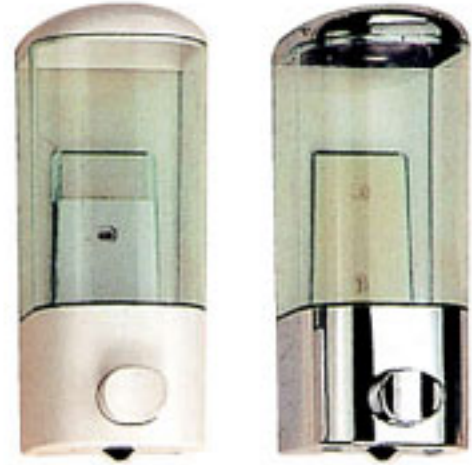

SOAP DISPENSER

GENESIS
QUALITY PRODUCT

Model: GS9908	GS9908-C
Material plastic	Plastic, chrome plated
Capacity: 500 ml	500 ml
Package: 60 PCS/CTN	60 PCS/CTN
Dimension: 590x465x440 mm	590x465x440 mm
G.W/N.W: 17.8/15.5 kgs	17.8/15.5 kgs
Qty per 20': 240 CTNS	240 CTNS