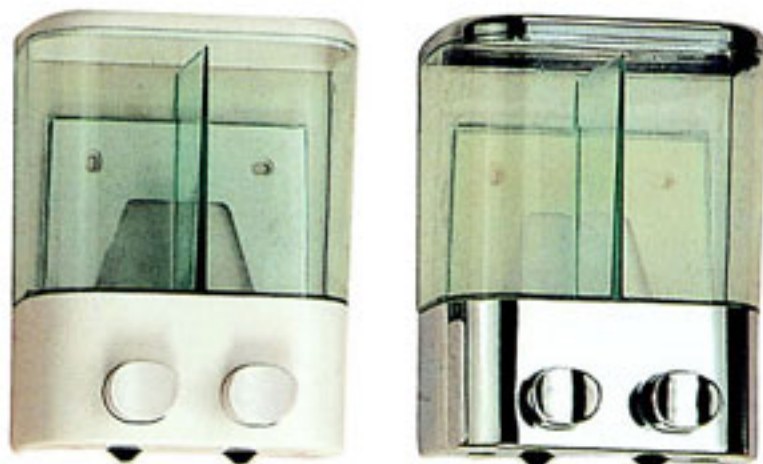

Model: GS9910	GS9910-C
Material plastic	Plastic, chrome plated
Capacity: 1000 ml	1000 ml
Package: 36 PCS/CTN	36 PCS/CTN
Dimension: 530x450x405 mm	530x450x405 mm
G.W/N.W: 17.8/15.5 kgs	17.8/15.5 kgs
Qty per 20': 300 CTNS	300 CTNS

OEM AVAILABLE